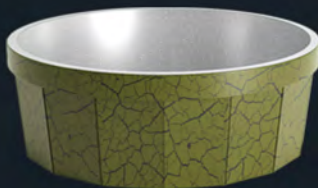

2 Silicone Holder

LAVA
THE JOY OF COOKING

13PCS
MAGMA COATED

 **KOREAN
MATERIAL**

LAVA

THE JOY OF COOKING

**4 POT
20-24-28-32**

**SIGNATURE PAN
28CM**