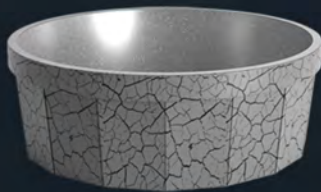

LAVA

THE JOY OF COOKING

4 POT
20-24-28-32

2 SIGNATURE PAN
24-28CM

OVEN TRAY 26 CM

RECTANGULAR TRAY 35 CM

2 Silicone Holder

LAVAEGYPT.COM