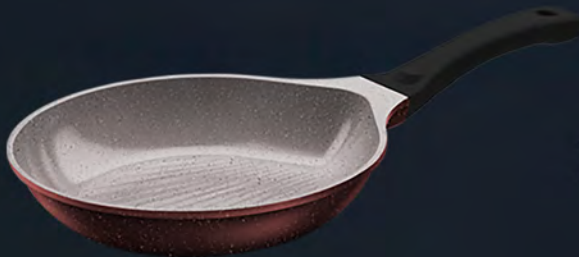

2 Silicone Holder

LAVAEGYPT.COM

LAVA

THE JOY OF COOKING

14PCS

MARBLE COATED

**KOREAN
MATERIAL**

LAVA

THE JOY OF COOKING

●
3 POT
18 - 20 - 24

●
2 SHELL PAN 20-24 CM

●
4 Silicone Dispenser Kit

●
2 Silicone Holder

LAVAEGYPT.COM

LAVA

THE JOY OF COOKING