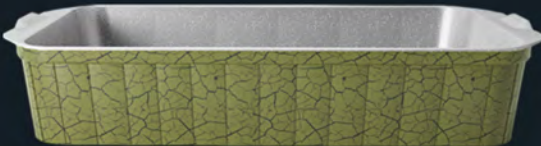

RECTANGULAR TRAY 35 CM

2 Silicone Holder

LAVAEGYPT.COM