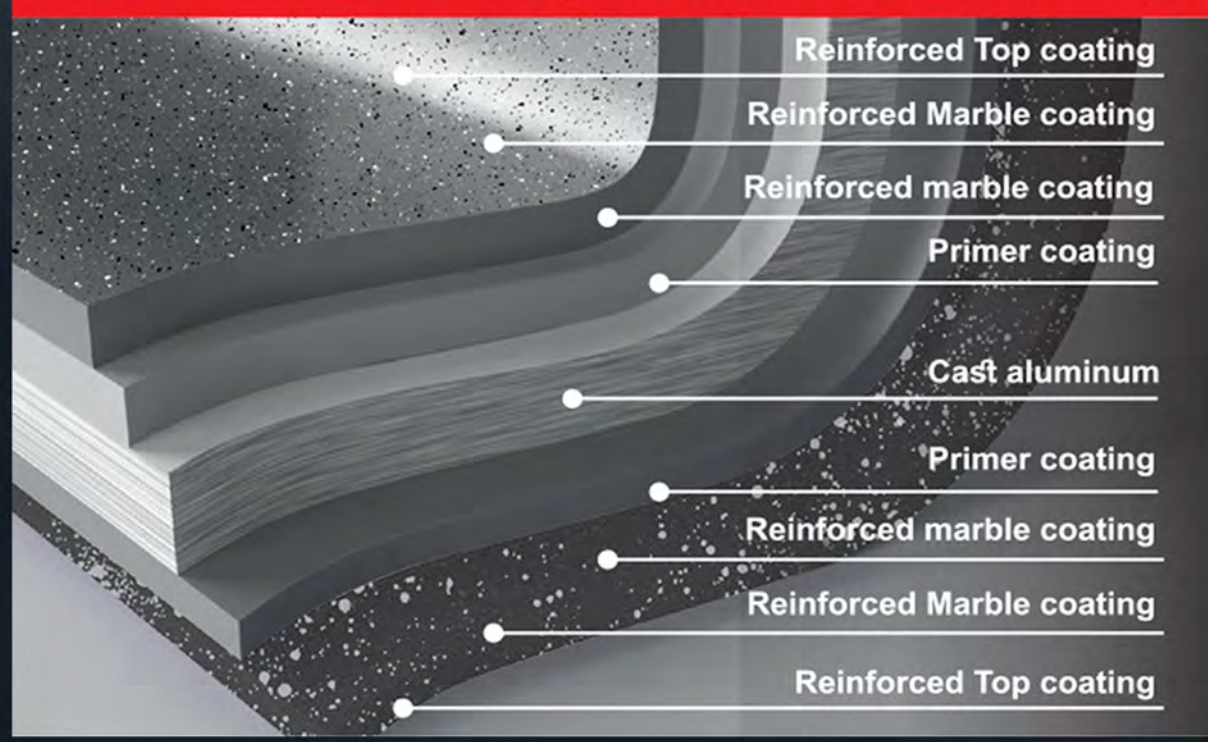

LAVAEGYPT.COM

ELEGANT DESIGN

SCRATCH RESISTANT

INTEGRATED STEAM

COVER AIR GRILLE

PATENTED BASE DESIGN

8 LAYERS MARBLE COATING

CROSS SECTION - 8 layers marble Non-stick coating