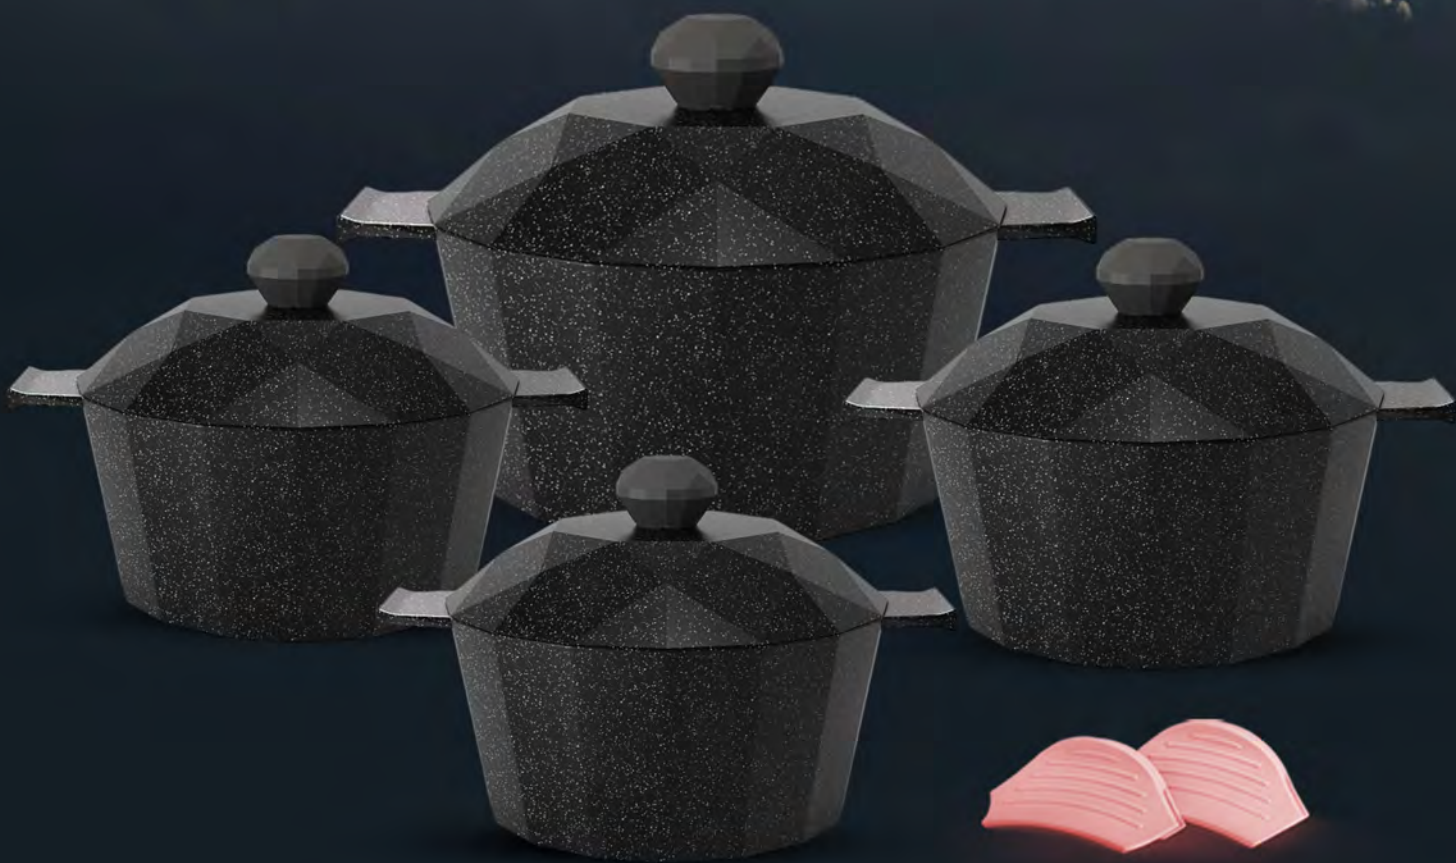

SIGNATURE PAN
26CM

2 Silicone Holder

LAVAEGYPT.COM

LAVA
THE JOY OF COOKING

10PCS
MARBLE COATED

 **KOREAN
MATERIAL**

●

4 POT
20-24-28-32