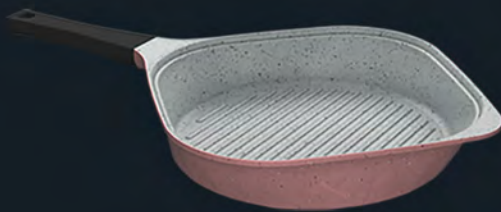

MARBLE COATED

**KOREAN
MATERIAL**

LAVA

THE JOY OF COOKING

● **4 POT**
18 - 20 - 24 - 30

● **FRY PAN 26CM**

● **2 Silicone Holder**

LAVAEGYPT.COM

LAVA

THE JOY OF COOKING

12PCS

MARBLE COATED

**KOREAN
MATERIAL**

LAVA

THE JOY OF COOKING

● **4 POT**
18 - 20 - 24 - 30

● **FRY PAN 26CM**

● **GRILL PAN 28CM**

● **2 Silicone Holder**

LAVAEGYPT.COM

LAVA

THE JOY OF COOKING

13PCS

MARBLE COATED