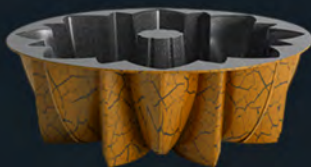

CAKE MOLD 28 CM