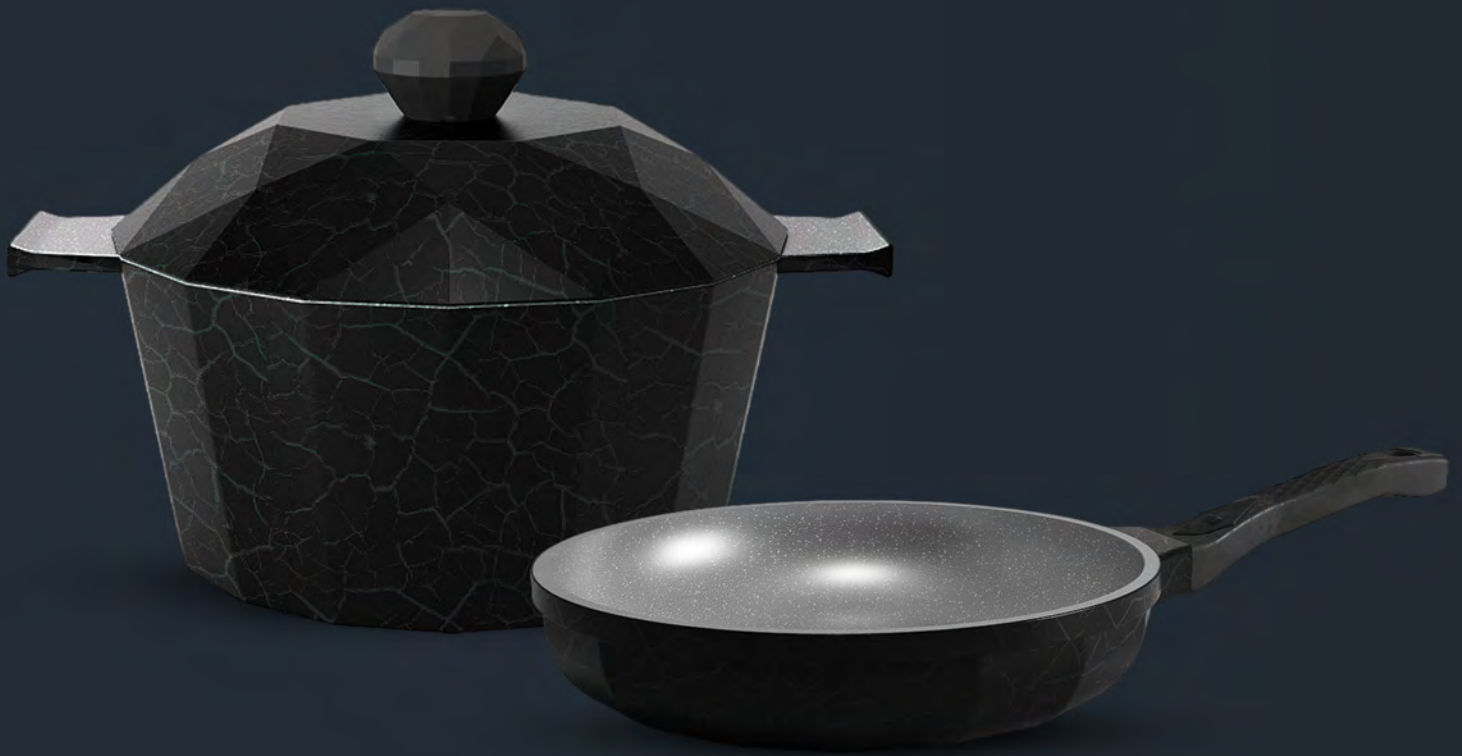

GRILL PAN 28CM

MILK POT 18CM

3 SHELL PAN 20 - 24 - 28CM

3 PLASTIC BOXES

4 Silicone Dispenser Kit

6 Silicone Holder

LAVAEGYPT.COM

SIGNATURE SETS