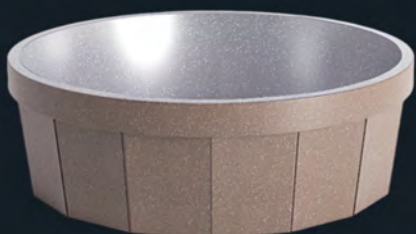

LAVA
THE JOY OF COOKING

13PCS
MARBLE COATED

 **KOREAN
MATERIAL**

LAVA

THE JOY OF COOKING

● **4 POT**
20-24-28-32

● **DOUBLE GRILL**
42CM

● **OVEN TRAY 28CM**