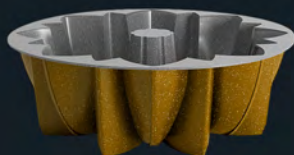

THE JOY OF COOKING

4 POT
20-24-28-32

3 SIGNATURE PAN
20-24-28CM

2 Silicone Holder

LAVAEGYPT.COM

LAVA
THE JOY OF COOKING

15PCS
MARBLE COATED

 **KOREAN
MATERIAL**

LAVA

THE JOY OF COOKING

**4 POT
20-24-28-32**

**2 SIGNATURE PAN
24-28CM**

OVEN TRAY 28 CM

RECTANGULAR TRAY 35 CM

CAKE MOLD 28 CM

2 Silicone Holder

LAVAEGYPT.COM

LAVA
THE JOY OF COOKING

16PCS
MARBLE COATED

 **KOREAN
MATERIAL**

LAVA

THE JOY OF COOKING

4 POT
20-24-28-32

DOUBLE GRILL
42CM