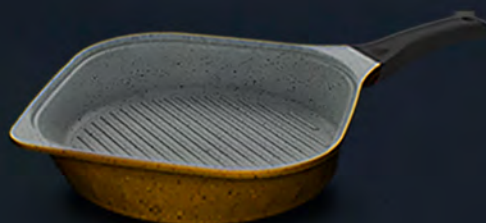

LAVA

THE JOY OF COOKING

13PCS

MARBLE COATED

**KOREAN
MATERIAL**

LAVA

THE JOY OF COOKING

● **4 POT**
18 - 20 - 24 - 30

● **GRILL PAN 28 CM**

● **MILK POT 26CM**

● **2 Silicone Holder**

LAVAEGYPT.COM

LAVA

THE JOY OF COOKING

17PCS

MARBLE COATED