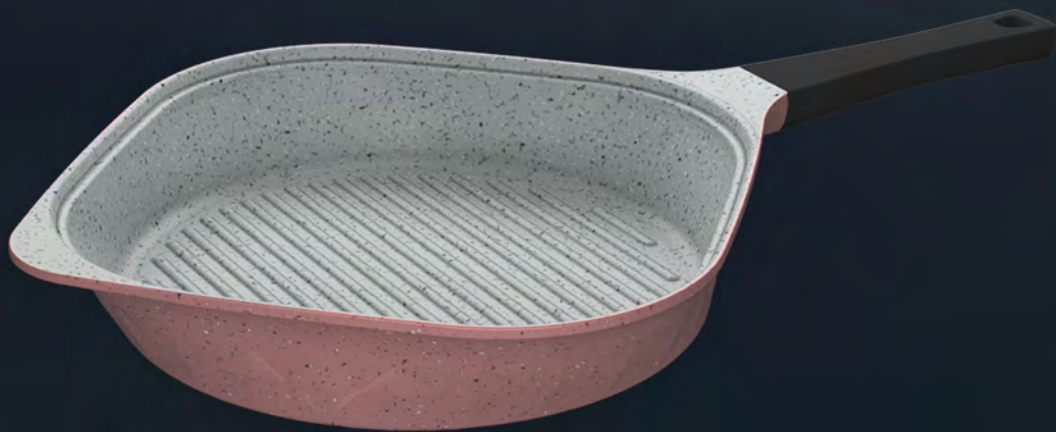

POT

SHELL PAN

GRILL PAN

FRY PAN

ROUNDED OVEN TRAY

MILK POT

RECTANGULAR OVEN TRAY

WOK

DOUBLE GRILL

SQUARE SETS

LAVA

THE JOY OF COOKING

9PCS

MARBLE COATED

**KOREAN
MATERIAL**

LAVA