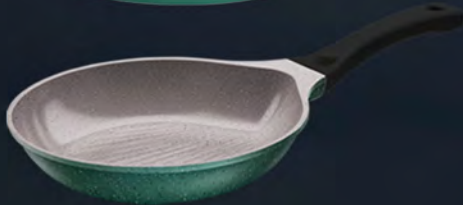

14PCS

MARBLE COATED

**KOREAN
MATERIAL**

LAVA

THE JOY OF COOKING

● **3 POT**
20 - 24 - 28

● **SHELL PAN 28CM**

● **RECTANGULAR TRAY 40CM**