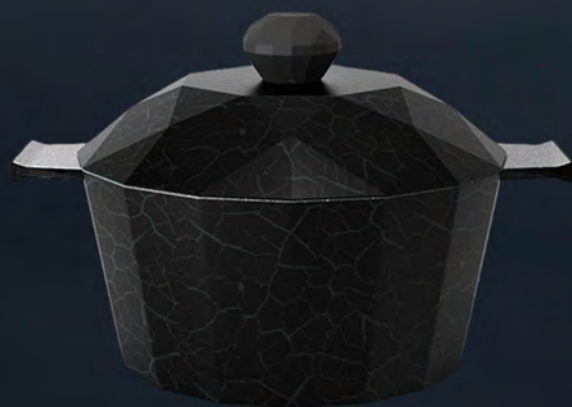

●

4 POT
20-24-28-32

●

2 Silicone Holder