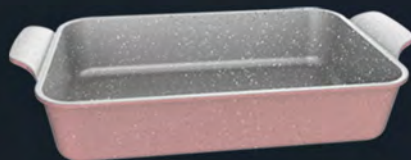

THE JOY OF COOKING

4 POT
18 - 20 - 24 - 28

3 SHELL PAN
20 - 24 - 28

GRILL PAN 28CM

RECTANGULAR TRAY 40CM

ROUNDED TRAY 28CM

4 Silicone Dispenser Kit

2 Silicone Holder