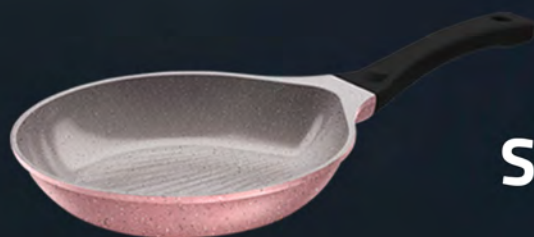

11 PCS

MARBLE COATED

**KOREAN
MATERIAL**

LAVA

THE JOY OF COOKING

4 POT

18 - 20 - 24 - 28

SHELL PAN 28CM